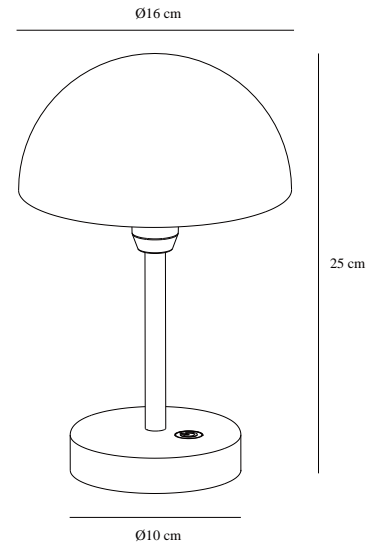

ELLEN TO-GO | BATTERY LIGHT | OLIVE GREEN

nordlux®

2418015023

Voltage (V): 3,7 Volt
IP degree: IP44
Class (Class 1, Class 2, Class 3):
Class 3 (12V)
Socket type: LED Module
Switch placement: On the base
Parallel connection: False

Primary material: Aluminium
Secondary material: Plastic
Colour of the cable: Black
Length of the cable (cm): 100
Surface material of the cable:
Plastic
Is the cable replaceable: False
Colour: Olive green

Height (cm): 25
Shade Diameter (cm): 16

EAN: 5704924017506
TUN: 2366795
Item Number: 2418015023
Pcs Per Master Carton: 3
Sales Box Height (cm): 26
Sales Box Width(cm): 17

Sales Box Depth (cm): 17
Sales Box Volume m³ : 0.0075
Product net weight (kg): 0.68

- Pleasant, downward-facing light • Long battery life • High lumen output with 3-step dimming
- Suitable for in- and outdoor use (IP44) • Charging dock included • 5-year LED guarantee

With references to minimalist and timeless Scandinavian design, Ellen fits beautifully into most surroundings. This portable "mini version" can be used both indoors and outdoors and can be dimmed in three steps to set the perfect mood. The battery can easily be charged by placing the lamp on the charging dock included.